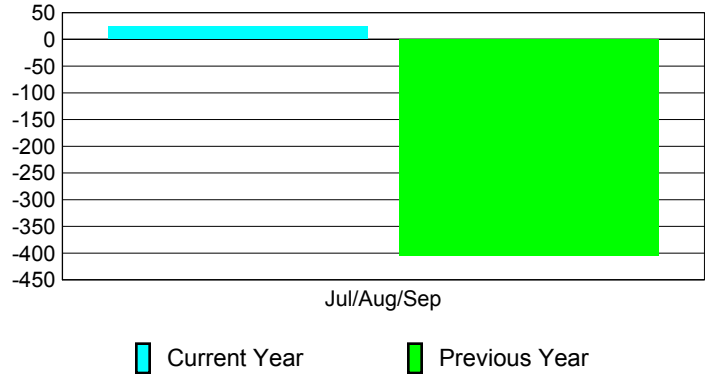

Comparison of Membership Gain/Loss

Current Year Compared to the Previous Year