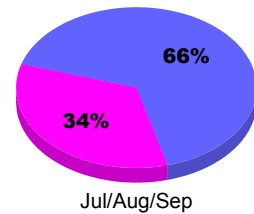

Membership Results
2010-2011

Membership
2009-2010

Month	Net Memb Goal	Actual New Memb	Actual Dropped Memb	Gain/Loss of Memb	Gain/Loss of Memb
Jul/Aug/Sep	0	41	-17	24	-405
Totals	0	41	-17	24	-405

Membership Results 2010-2011

Goal, New, Dropped, Gain/Loss

Comparison of Membership Gain/Loss

Current Year Compared to the Previous Year

Gender Comparison 2010-2011

■ Male ■ Female